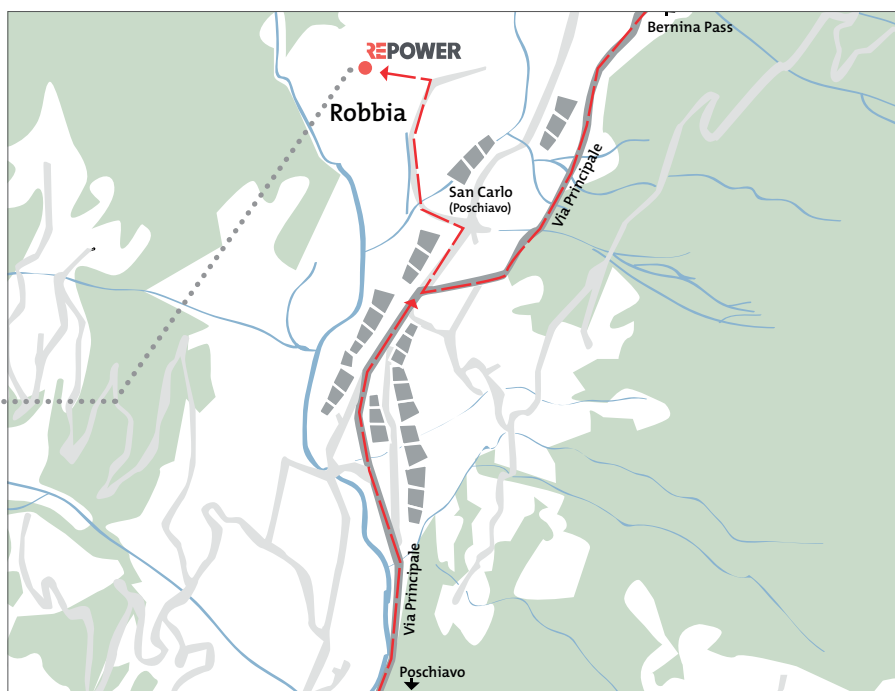

WE LOOK FORWARD TO WELCOMING YOU TO OUR PREMISES IN ROBBIA.

Travelling by car

Coming from the Bernina Pass: Drive to San Carlo, and at the beginning of the village, before the underpass, turn right to Robbia. Then follow the signs for Repower to our premises in Robbia.

Coming from Poschiavo and Italy: Drive to San Carlo, and at the beginning of the village, after the underpass, turn left to Robbia. Then follow the signs for Repower to our premises in Robbia.

Note: You can use the marked visitors' parking spots in front of the building.

Travelling by rail

If you come by train, please contact us so that a member of staff can pick you up from Poschiavo station and take you to Robbia.

Please call +41 81 839 7111 if you need further information.

Repower
Betriebszentrum Robbia
Via da Clalt 12
CH-7742 Poschiavo
T +41 81 839 7111
F +41 81 839 7299