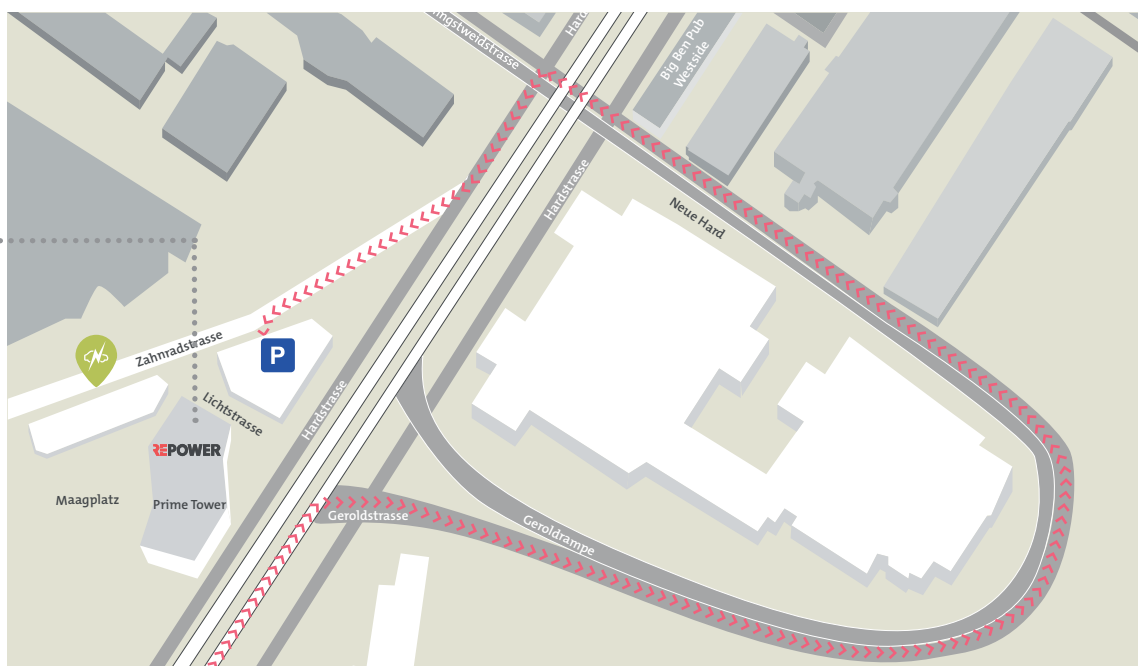

WE LOOK FORWARD TO WELCOMING YOU TO OUR OFFICES IN ZÜRICH.

Prime Tower is the high-rise building located right next to Hardbrücke station. You can reach our reception area on the sixth floor via the main Prime Tower entrance. When you arrive, please report to main reception on the ground floor so that a member of staff can come and get you. Please call +41 81 839 7111 if you need further information.

Travelling by car

If you come by car there is a limited number of parking spaces available in the Prime Tower car park. If available, we'll be glad to reserve a visitor space on your demand.

Travelling by public transport

If you come by train, the S3, S5, S6, S7, S9, S12, S15 and S16 S-Bahn commuter services all run via Hardbrücke. From Zurich Airport you can take an S16 commuter train straight to Hardbrücke station, or alternatively you can travel via Zurich main station or Zurich Oerlikon on the services mentioned above.

If you come by bus, take the 33 or 72 to the Bahnhof Hardbrücke stop.

Repower
Hardstrasse 201
Prime Tower
CH-8005 Zürich
T +41 81 839 7111
F +41 81 839 7299

Electric vehicle charging station