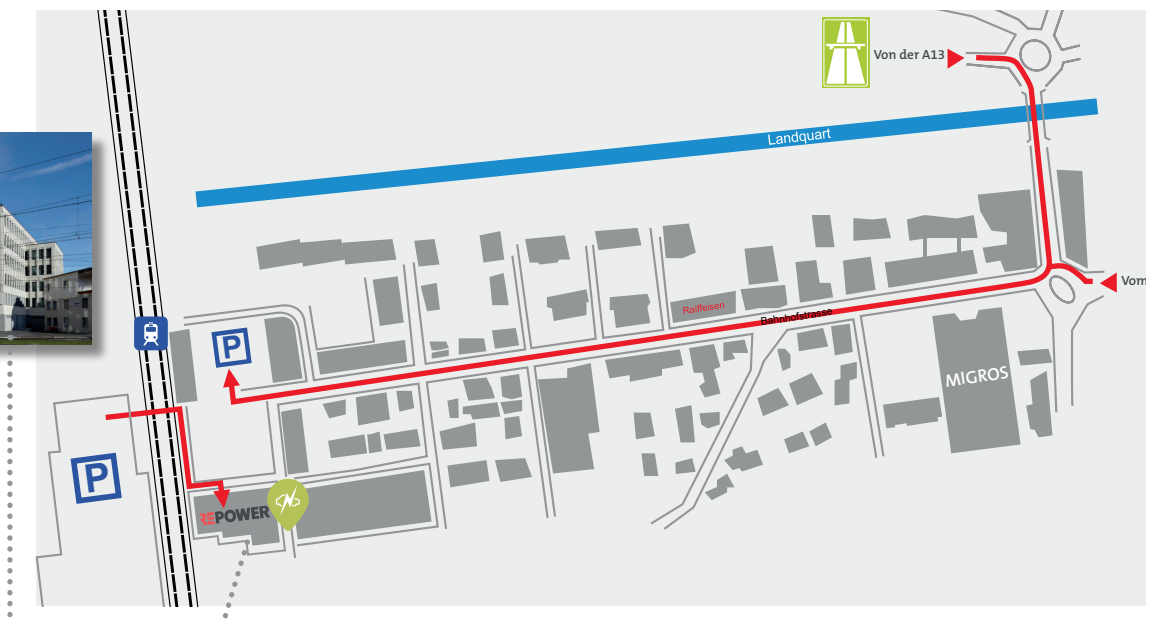

# WE LOOK FORWARD TO WELCOMING YOU TO OUR OFFICES IN LANDQUART.

Business Center Landquart (address: Bahnhofplatz 3A) is directly on Bahnhofplatz, the square in front of Landquart railway station. You'll find reception at the right-hand entrance on the north side of the building. Please call +41 81 839 7111 if you need further information.

## Travelling by car

Travelling by car? There's no parking right next to the BCL, but you'll find paying short-term parking spaces on the east side of the building, along Bahnhofstrasse and on Bahnhofplatz. From the A13 motorway: Take the Landquart/Davos exit and head for Davos. Then take the first exit on the right from Prättigauerstrasse (before the tunnel) towards Landquart/Malans/Maienfeld. At the roundabout, take the first exit towards Landquart. At the next roundabout take the first exit onto Bahnhofstrasse, and continue to Bahnhofplatz. For longer stays we recommend using the Designer Outlet car park. From there the BCL is only a short distance on foot through the railway underpass. From the A13 motorway: Take the Landquart/Davos exit, then follow the signs for Designer Outlet. We recommend parking on the far west side of the car park.

## Travelling by rail

The BCL is to the south of the railway station building. You'll find reception at the right-hand entrance.

Repower  
Bahnhofplatz 3A  
CH-7302 Landquart  
T +41 81 839 7111  
F +41 81 839 7299