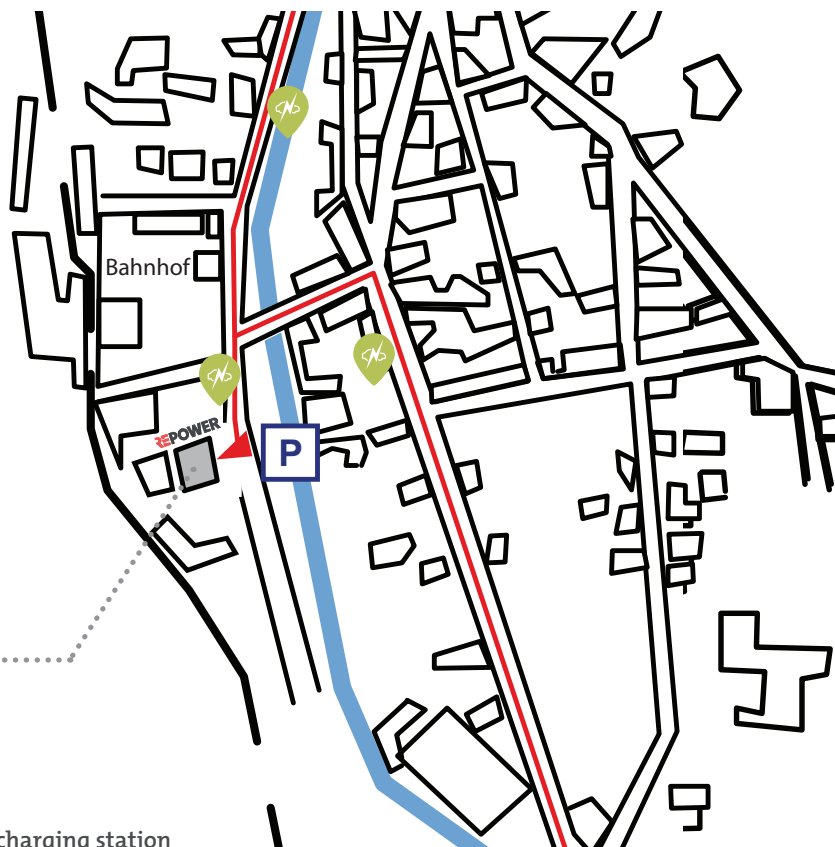

WE LOOK FORWARD TO WELCOMING YOU TO OUR OFFICES IN POSCHIAVO.

Travelling by car

To reach our offices from the north or the south, simply follow the signs marked with the «Repower» logo along the main road. Clearly marked parking spots are available for visitors to the left of the main entrance to Repower.

Travelling by rail

From the main entrance/exit of the railway station walk around 150 metres until you reach the main street. Turn right at the Rio cinema (Kino Rio) and continue along the main street for about 100 metres until the road curves to the left. Then, instead of going over the bridge, continue straight ahead for around 200 metres until you see Repower's administrative building on the right. You will find the reception area on the ground floor. Please call +41 81 839 7111 if you require further assistance.