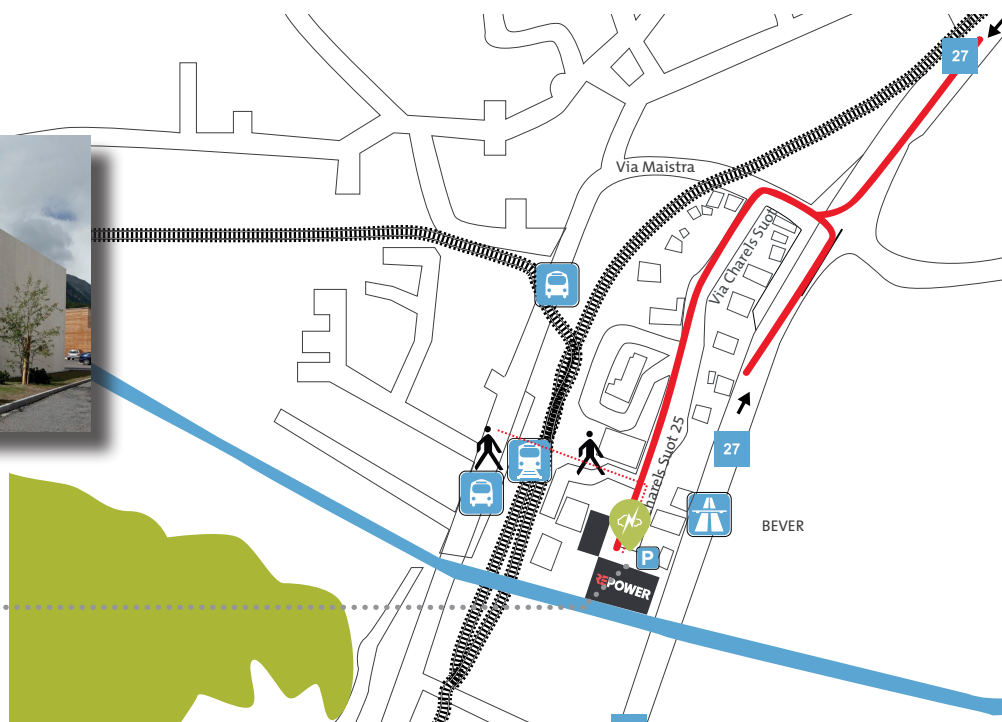

## Travelling by car

To reach us from the north or the south, leave the main road at the Bever exit and head for the village. Before the rail underpass take a left turn (following the sign for Gewerbezone Charels Suot business zone) and continue to the end of this road. There you'll find Repower's premises.

Parking is available for visitors.

## Travelling by rail

Take the northern underpass of the station and turn right to get directly to Repower.

Please call us on +41 81 839 7111 if you need more information.

Repower  
Via Charels Suot 25  
CH-7502 Bever  
T +41 81 839 7111